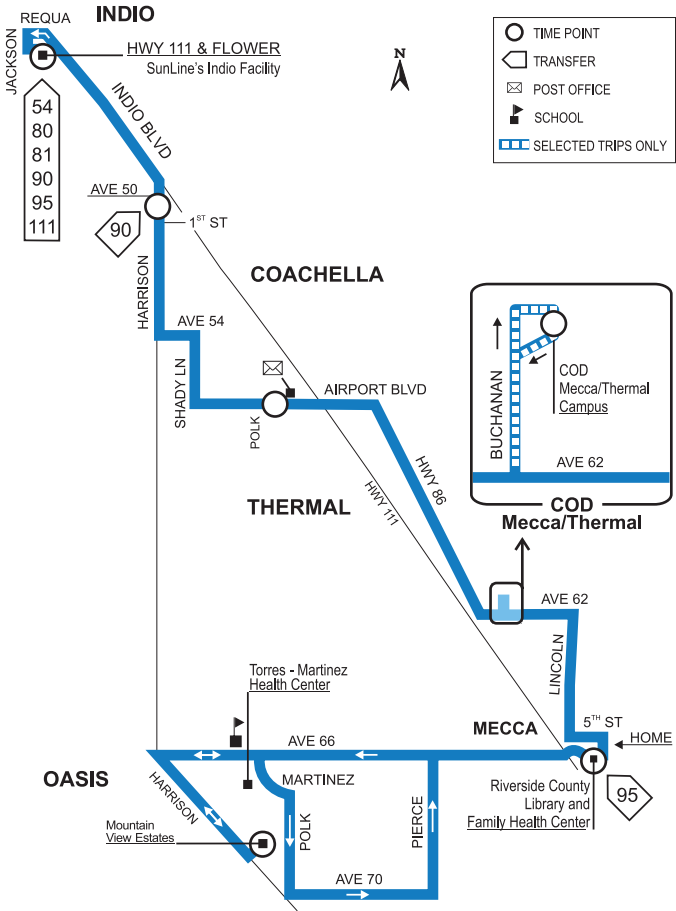

LINE 91 MAP

SunBus - Sitio de "Safe Place"

Este signo negro y amarillo identifica cada vehículo de SunBus y SunDial como un sitio "Safe Place." Jóvenes en riesgo de 12 a 17 años pueden abordar un vehículo de tránsito y SafeHouse Sera contactado para proporcionarles un lugar seguro para alojarse.

Para más información acerca de SafeHouse visite: operationsafehouse.org.